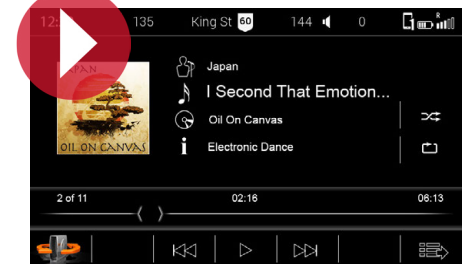

Made for iPod/iPhone

The Z-N626 is made for iPod/iPhone*. This means that you can connect your device through the USB port and you can both charge your device and play music from it.

You can use the intuitive search function to easily find an Album, Artist or Song. The Z-N626 also maintains the existing folder structure on your iPod/iPhone* so you can search through your playlists with ease. Any Apple Album Artwork will also be displayed on the device.

*Only compatible with devices using Apple Lightning connections.