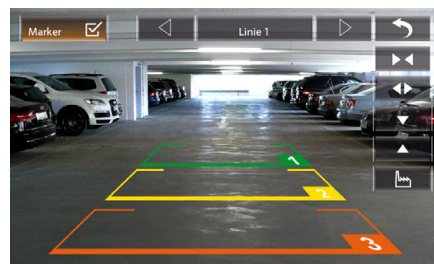

The wide range of supported formats means you can play almost all the common video and audio formats with the Zenec Z-N626.

Camera Integration

For added safety, you can easily connect a reverse camera to the Z-N626 which will switch to the camera automatically when reverse gear is selected. You also have the option of displaying Static Guidance Lines and adjusting them to suit your vehicle and camera location.