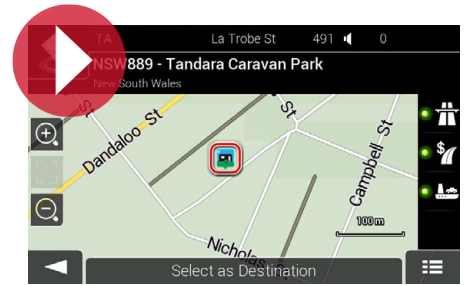

Z-N626 - The Perfect Fit

With white key illumination and a modern 6.2 inch LCD touchscreen, the Z-N626 is designed to the standard 2-DIN shape and can be integrated perfectly into almost any vehicle.

If your vehicle is fitted with Steering Wheel Controls, the Z-N626 will support the connection of interfaces (available separately) to maintain the use of these controls.

NextGen Navigation

The customised iGO primo NextGen Navigation package is the latest offering from market leader NNG. Included in the package are features like 4x4 Tracks, 3D Buildings, Text-to-Speech Voices, Safety Cameras and Enhanced Junction View which give you added confidence while being navigated.

Pre-loaded with the latest Australian & New Zealand map content as well as over 750,000 Premium POI, you'll always know where you are and where you are going. 1 year complimentary map updates are also included.

NAVIGATION

- Full iGO primo NextGen Australian & New Zealand mapping with complimentary map updates for 1 year
- TTS Pro voice guidance
- Premium POI bundle (Points of Interest)
- POI data based mobile phone outbound call
- Realistic 3D rendering of terrain, landmarks, city centers & turns
- Lane assistance & Real Signpost Rendering
- Enhanced Junction View & Tunnel mode
- Truck/Motorhome/Caravan Navigation with advanced Road Signs & Warnings
- Camps 8 & Caravan Parks Australia Wide POI data base
- 4X4 Tracks