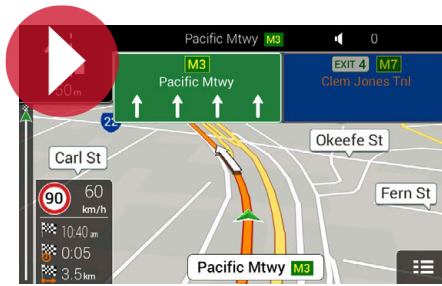

Advanced Warning System

Even while you are travelling unassisted by route guidance, the navigation will take into consideration the road ahead of you and give warnings of possible hazards. It notifies you of upcoming potential hazards such as Merging, Slippery Roads, etc. Along with standard Street Navigation warnings - you'll be notified of all the information you require for a safe journey.

Z-N626 - The Perfect Fit

With white key illumination and a modern 6.2 inch LCD touchscreen, the Z-N626 is designed to the standard 2-DIN shape and can be integrated perfectly into almost any vehicle.

If your vehicle is fitted with Steering Wheel Controls, the Z-N626 will support the connection of interfaces (available separately) to maintain the use of these controls.

NextGen Navigation

The customised iGO primo NextGen Navigation package is the latest offering from market leader NNG. Included in the package are features like 4x4 Tracks, 3D Buildings, Text-to-Speech Voices, Safety Cameras and Enhanced Junction View which give you added confidence while being navigated.

Pre-loaded with the latest Australian & New Zealand map content as well as over 750,000 Premium POI, you'll always know where you are and where you are going. 1 year complimentary map updates are also included.