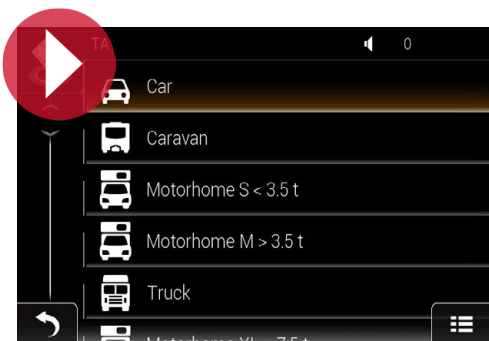

ADVANCED TRUCK AND MOTORHOME NAVIGATION

Every Zenec device comes complete with our Trucks/Motorhome Navigation which adjusts your navigation routes to cater for your vehicle specifications and offers features to make your journey safer.